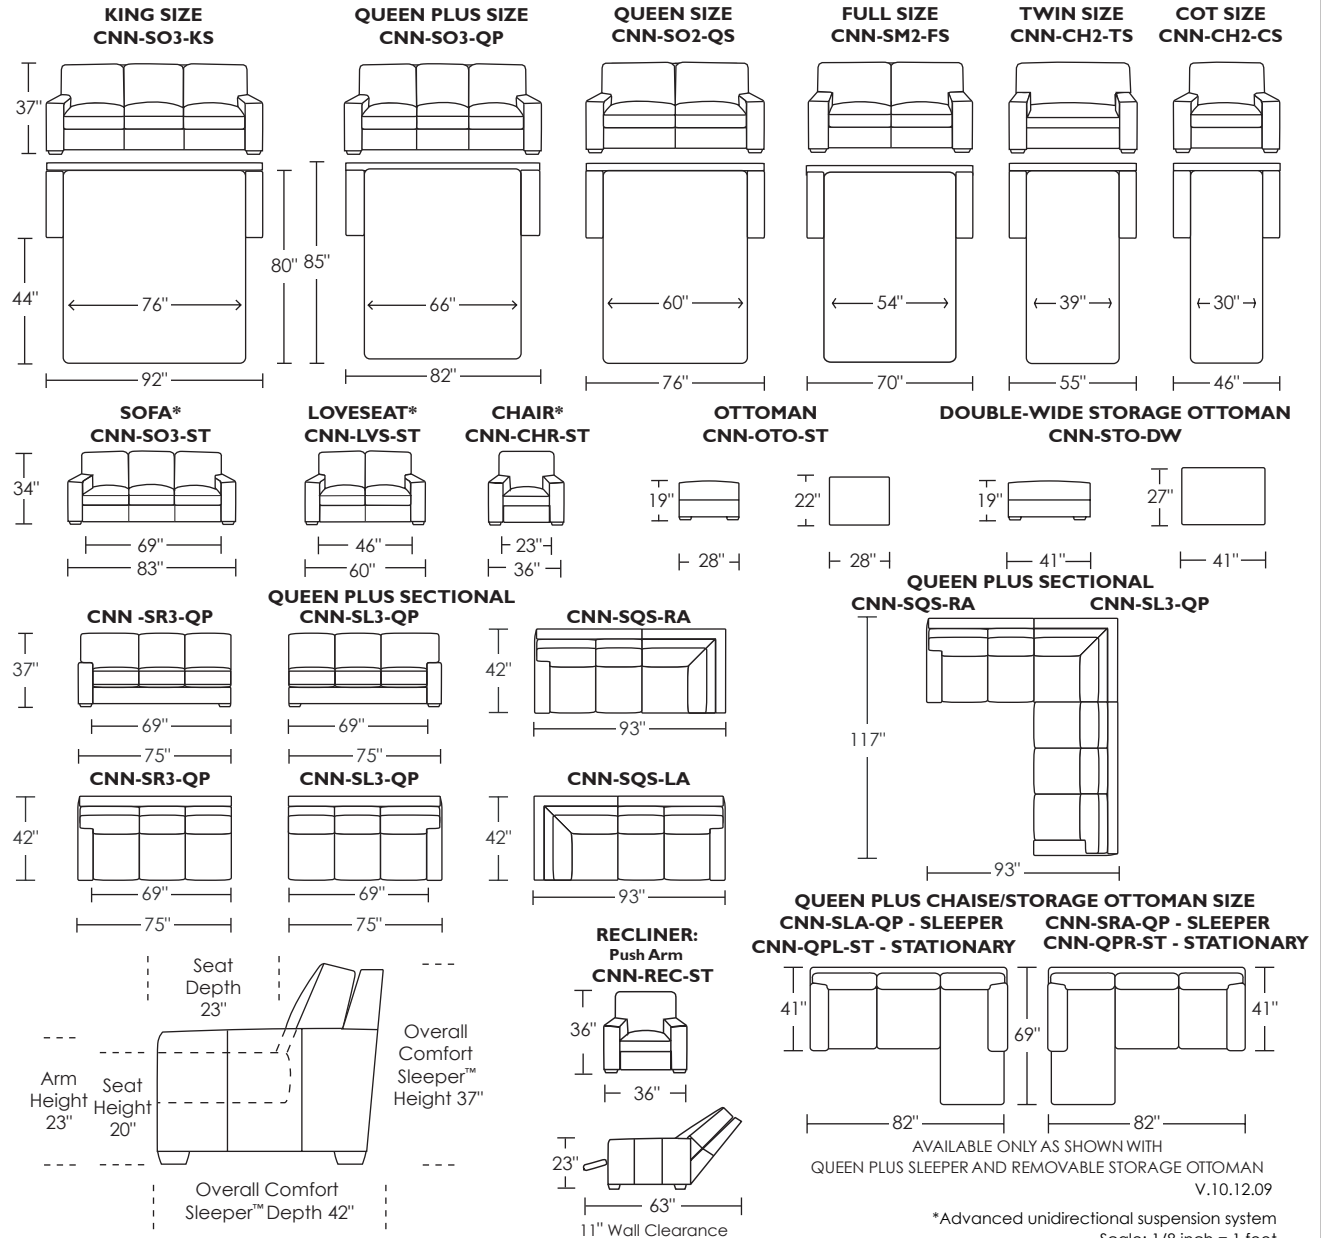

**CONNOR featuring the Tiffany 24/7™**

**Standard Comfort Sleeper™ Features:**

- Luxurious sleeping with no springs, no bars and no sagging
- Room to stretch out with true 80 inches of bedroom-length sleeping surface
- Ultimate comfort on five inches of plush, high-density foam
- Peace of mind with spill, dirt and germ-resistant anti-microbial Crypton® Fabric mattress protection
- Full body support on the patented Tiffany 24/7™ platform sleep system
- Available in King, Queen Plus, Queen, Full, Twin and Cot bed sizes
- Complete choice from over 200 leather, Ultrasuede® and Fabric™ options
- Zero wall clearance
- Under sofa dust covers keeps dust and dirt from ever touching the mattress
- Space saving engineering means getting a bigger bed in a smaller room
- All hardwood frames
- Quick-ship delivery
- Lifetime warranty on frame & suspension
- Double-needle top stitching
- Loose back & seat cushions

Please use actual leather, fabric and Ultrasuede® swatches when specifying furniture as the colors shown may vary due to the printing process.

Comfort Sleepers™ utilize the Tiffany 24/7™ Convertible mechanism, U.S. Patent #4737996 and #6904628  
Note: arm height for this frame is measured at the highest point of the arm

\*Advanced unidirectional suspension system  
Scale: 1/8 inch = 1 foot  
All dimensions are approximate and subject to change  
Specify components from the sitting position

V.10.12.09