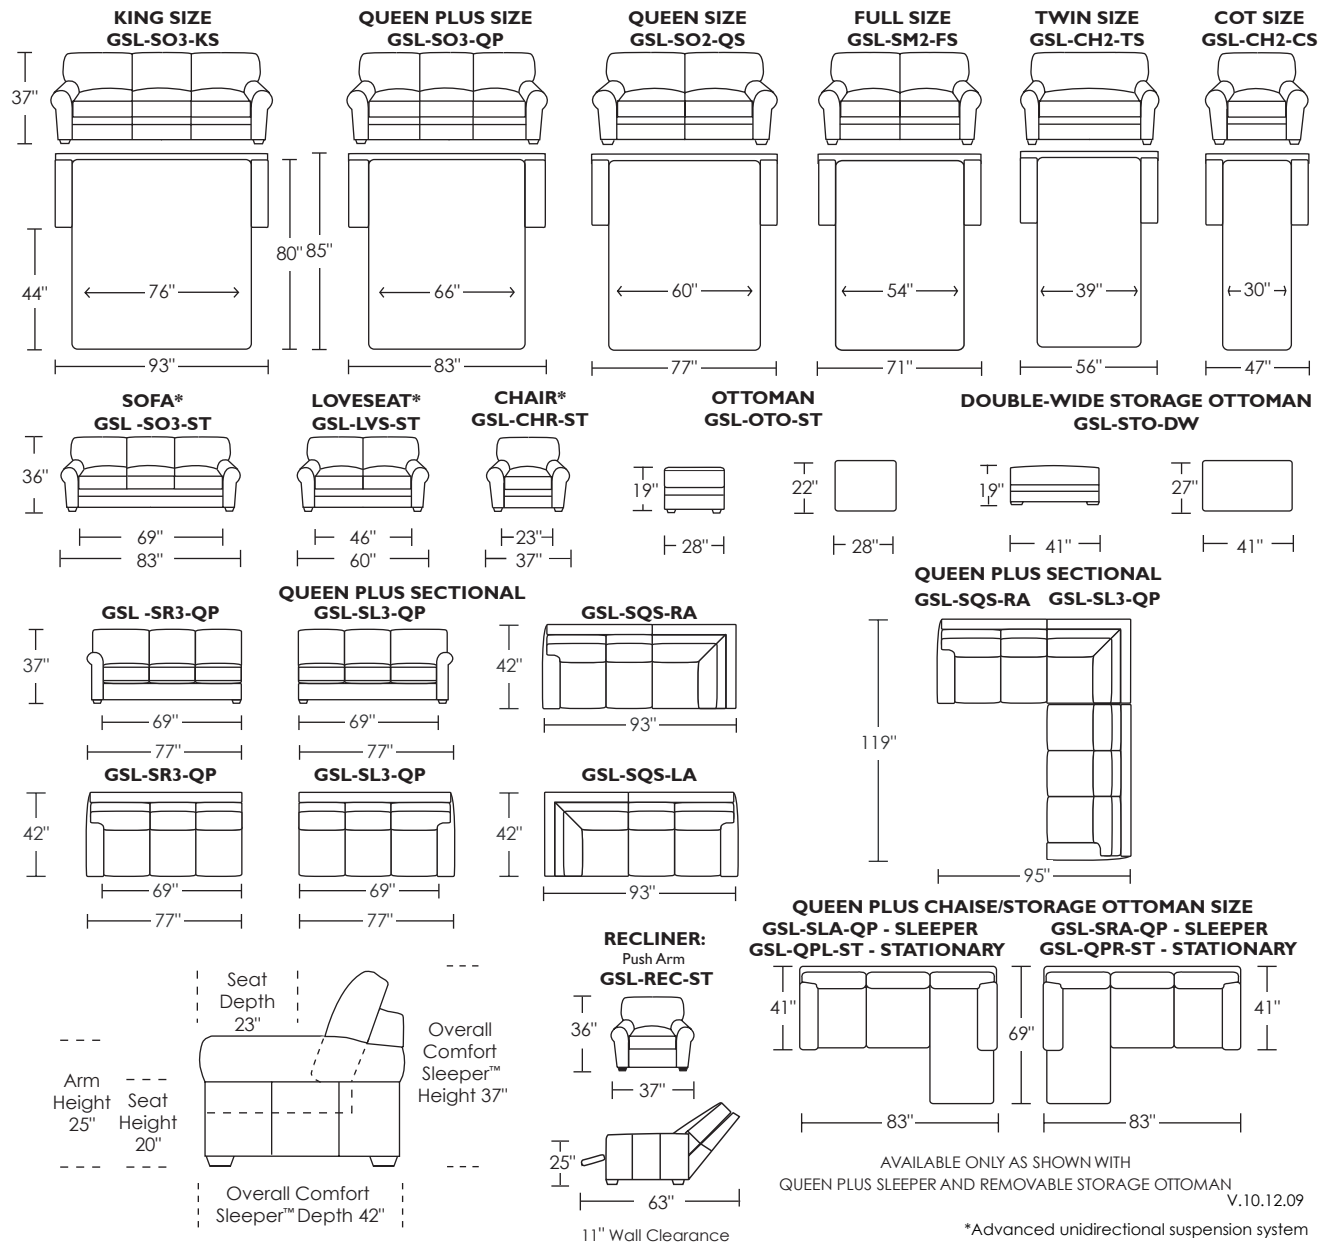

A M E R I C A N L E A T H E R[®]

Comfort Sleeper™ Collection

Standard Comfort Sleeper™ Features:

- Luxurious sleeping with no springs, no bars and no sagging
- Room to stretch out with true 80 inches of bedroom-length sleeping surface
- Ultimate comfort on five inches of plush, high-density foam
- Peace of mind with spill, dirt and germ-resistant anti-microbial Crypton® Fabric mattress protection
- Full body support on the patented Tiffany 24/7™ platform sleep system
- Available in King, Queen Plus, Queen, Full, Twin and Cot bed sizes
- Complete choice from over 200 leather, Ultrasuede® and Fabric™ options
- Zero wall clearance
- Under sofa dust covers keeps dust and dirt from ever touching the mattress
- Space saving engineering means getting a bigger bed in a smaller room
- All hardwood frames
- Quick-ship delivery
- Lifetime warranty on frame & suspension
- Double-needle top stitching
- Loose back & seat cushions

Stationary Products:

- Sofa
- Loveseat
- Chair
- Push arm recliner
- Ottoman
- Double-wide storage ottoman
- Ottoman casters available

Comfort Sleeper™ Options:

- Wood legs available in Walnut, Espresso or Accorn finish
- Extra firm mattress available
- Exclusively available with a Tempur-Pedic® mattress

Please use actual leather, fabric and Ultrasuede® swatches when specifying furniture as the colors shown may vary due to the printing process.

GISELLE featuring the Tiffany 24/7™

Comfort Sleepers™ utilize the Tiffany 24/7™ Convertible mechanism, U.S. Patent #4737996 and #6904628
 Note: arm height for this frame is measured at the highest point of the arm

AVAILABLE ONLY AS SHOWN WITH QUEEN PLUS SLEEPER AND REMOVABLE STORAGE OTTOMAN V.10.12.09

*Advanced unidirectional suspension system
 Scale: 1/8 inch = 1 foot
 All dimensions are approximate and subject to change
 Specify components from the sitting position