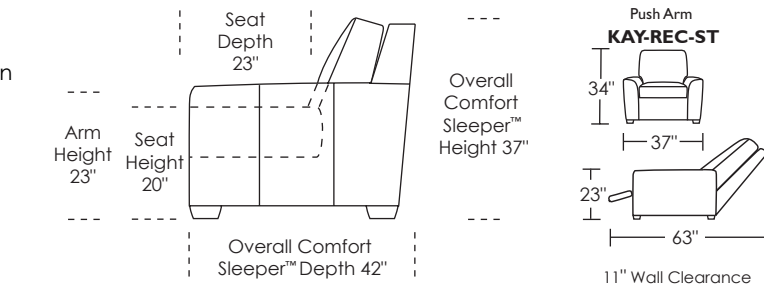

AMERICAN LEATHER® Comfort Sleeper™ Collection

Standard Comfort Sleeper™ Features:

- Luxurious sleeping with no springs, no bars and no sagging
- Room to stretch out with true 80 inches of bedroom-length sleeping surface
- Ultimate comfort on five inches of plush, high-density foam
- Peace of mind with spill, dirt and germ-resistant anti-microbial Crypton® Fabric mattress protection
- Full body support on the patented Tiffany 24/7™ platform sleep system
- Available in King, Queen Plus, Queen, Full, Twin and Cot bed sizes
- Complete choice from over 200 leather, Ultrasuede® and Fabric™ options
- Zero wall clearance
- Under sofa dust covers keeps dust and dirt from ever touching the mattress
- Space saving engineering means getting a bigger bed in a smaller room
- All hardwood frames
- Quick-ship delivery
- Lifetime warranty on frame & suspension
- Double-needle top stitching
- Loose back & seat cushions

Please use actual leather, fabric and Ultrasuede® swatches when specifying furniture as the colors shown may vary due to the printing process.

KAYLA featuring the Tiffany 24/7™

Comfort Sleepers™ utilize the Tiffany 24/7™ Convertible mechanism, U.S. Patent #4737996 and #6904628
Note: arm height for this frame is measured at the highest point of the arm

AVAILABLE ONLY AS SHOWN WITH QUEEN PLUS SLEEPER AND REMOVABLE STORAGE OTTOMAN
V. 10.12.09

*Advanced unidirectional suspension system
Scale: 1/8 inch = 1 foot
All dimensions are approximate and subject to change
Specify components from the sitting position