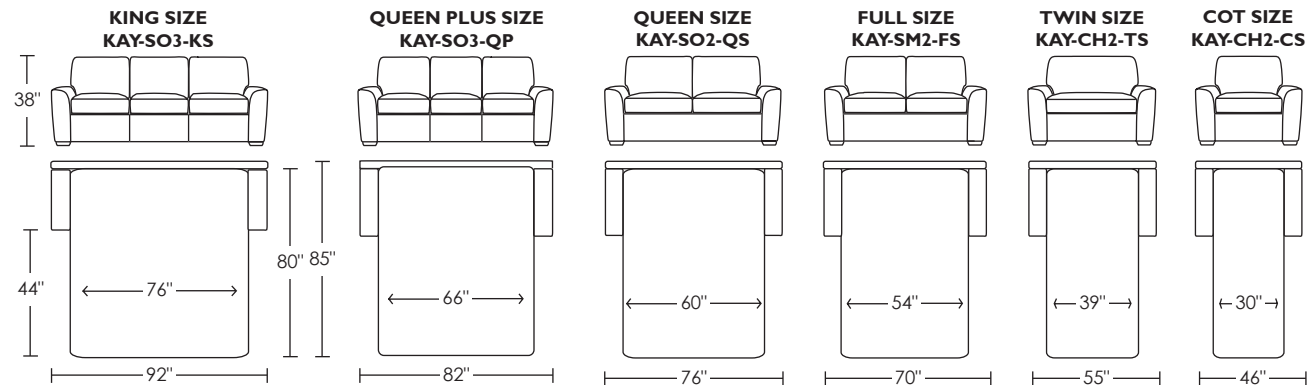

AMERICAN LEATHER® Comfort Sleeper™ Collection

Standard Comfort Sleeper™ Features:

- Luxurious sleeping with no springs, no bars and no sagging
- Room to stretch out with true 80 inches of bedroom-length sleeping surface
- Ultimate comfort on five inches of plush, high-density foam
- Peace of mind with spill, dirt and germ-resistant anti-microbial Crypton® Fabric mattress protection
- Full body support on the patented Tiffany 24/7™ platform sleep system
- Available in King, Queen Plus, Queen, Full, Twin and Cot bed sizes
- Complete choice from over 200 leather, Ultrasuede® and Fabric™ options
- Zero wall clearance
- Under sofa dust covers keeps dust and dirt from ever touching the mattress
- Space saving engineering means getting a bigger bed in a smaller room
- All hardwood frames
- Quick-ship delivery
- Lifetime warranty on frame & suspension
- Double-needle top stitching
- Loose back & seat cushions

Stationary Products:

- Sofa
- Loveseat
- Chair
- Push arm recliner
- Ottoman
- Double-wide storage ottoman
- Ottoman casters available

Comfort Sleeper™ Options:

- Wood legs available in Walnut, Espresso or Accorn finish
- Extra firm mattress available
- Exclusively available with a Tempur-Pedic® mattress

Please use actual leather, fabric and Ultrasuede® swatches when specifying furniture as the colors shown may vary due to the printing process.

KAYLA featuring the Tiffany 24/7™

Comfort Sleepers™ utilize the Tiffany 24/7™ Convertible mechanism, U.S. Patent #4737996 and #6904628
Note: arm height for this frame is measured at the highest point of the arm

AVAILABLE ONLY AS SHOWN WITH QUEEN PLUS SLEEPER AND REMOVABLE STORAGE OTTOMAN
V. 10.12.09

*Advanced unidirectional suspension system
Scale: 1/8 inch = 1 foot
All dimensions are approximate and subject to change
Specify components from the sitting position