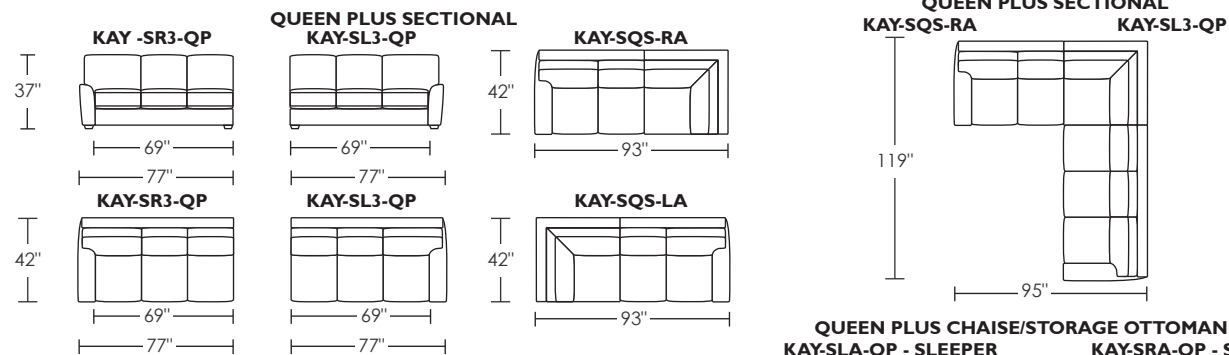

AMERICAN LEATHER® Comfort Sleeper™ Collection

Standard Comfort Sleeper™ Features:

- Luxurious sleeping with no springs, no bars and no sagging
- Room to stretch out with true 80 inches of bedroom-length sleeping surface
- Ultimate comfort on five inches of plush, high-density foam
- Peace of mind with spill, dirt and germ-resistant anti-microbial Crypton® Fabric mattress protection
- Full body support on the patented Tiffany 24/7™ platform sleep system
- Available in King, Queen Plus, Queen, Full, Twin and Cot bed sizes
- Complete choice from over 200 leather, Ultrasuede® and Fabric™ options
- Zero wall clearance
- Under sofa dust covers keeps dust and dirt from ever touching the mattress
- Space saving engineering means getting a bigger bed in a smaller room
- All hardwood frames
- Quick-ship delivery
- Lifetime warranty on frame & suspension
- Double-needle top stitching
- Loose back & seat cushions

Please use actual leather, fabric and Ultrasuede® swatches when specifying furniture as the colors shown may vary due to the printing process.

KAYLA featuring the Tiffany 24/7™

Comfort Sleepers™ utilize the Tiffany 24/7™ Convertible mechanism, U.S. Patent #4737996 and #6904628
Note: arm height for this frame is measured at the highest point of the arm

AVAILABLE ONLY AS SHOWN WITH QUEEN PLUS SLEEPER AND REMOVABLE STORAGE OTTOMAN
V. 10.12.09

*Advanced unidirectional suspension system
Scale: 1/8 inch = 1 foot
All dimensions are approximate and subject to change
Specify components from the sitting position