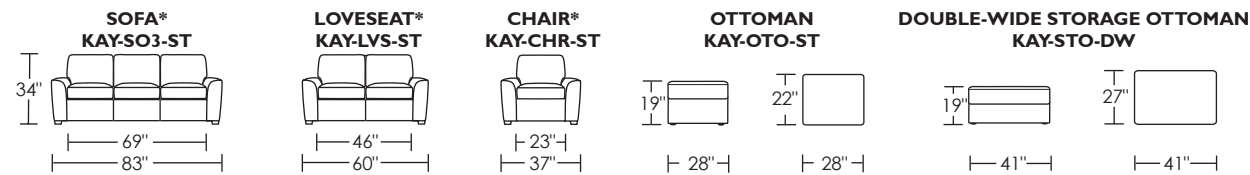

AMERICAN LEATHER® Comfort Sleeper™ Collection

Standard Comfort Sleeper™ Features:

- Luxurious sleeping with no springs, no bars and no sagging
- Room to stretch out with true 80 inches of bedroom-length sleeping surface
- Ultimate comfort on five inches of plush, high-density foam
- Peace of mind with spill, dirt and germ-resistant anti-microbial Crypton® Fabric mattress protection
- Full body support on the patented Tiffany 24/7™ platform sleep system
- Available in King, Queen Plus, Queen, Full, Twin and Cot bed sizes
- Complete choice from over 200 leather, Ultrasuede® and Fabric™ options
- Zero wall clearance
- Under sofa dust covers keeps dust and dirt from ever touching the mattress
- Space saving engineering means getting a bigger bed in a smaller room
- All hardwood frames
- Quick-ship delivery
- Lifetime warranty on frame & suspension
- Double-needle top stitching
- Loose back & seat cushions

Please use actual leather, fabric and Ultrasuede® swatches when specifying furniture as the colors shown may vary due to the printing process.

KAYLA featuring the Tiffany 24/7™

Comfort Sleepers™ utilize the Tiffany 24/7™ Convertible mechanism, U.S. Patent #4737996 and #6904628
Note: arm height for this frame is measured at the highest point of the arm

AVAILABLE ONLY AS SHOWN WITH QUEEN PLUS SLEEPER AND REMOVABLE STORAGE OTTOMAN
V. 10.12.09

*Advanced unidirectional suspension system
Scale: 1/8 inch = 1 foot
All dimensions are approximate and subject to change
Specify components from the sitting position