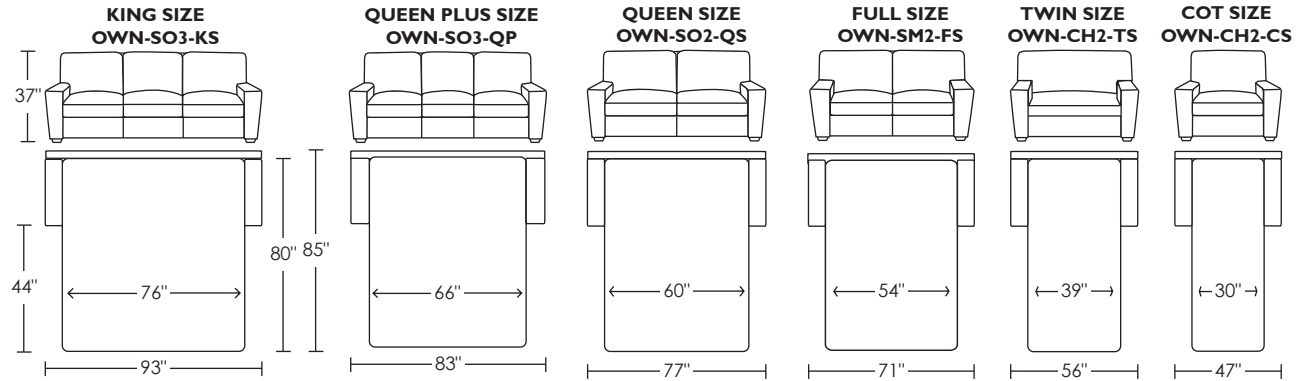

AMERICAN LEATHER® Comfort Sleeper™ Collection

Standard Comfort Sleeper™ Features:

- Luxurious sleeping with no springs, no bars and no sagging
- Room to stretch out with true 80 inches of bedroom-length sleeping surface
- Ultimate comfort on five inches of plush, high-density foam
- Peace of mind with spill, dirt and germ-resistant anti-microbial Crypton® Fabric mattress protection
- Full body support on the patented Tiffany 24/7™ platform sleep system
- Available in King, Queen Plus, Queen, Full, Twin and Cot bed sizes

Complete choice from over 200 leather, Ultrasuede® and Life Fabric™ options

Zero wall clearance

Under sofa dust covers keeps dust and dirt from ever touching the mattress

Space saving engineering means getting a bigger bed in a smaller room

All hardwood frames

Quick-ship delivery

Lifetime warranty on frame & suspension

Double-needle top stitching

Loose back & seat cushions

Stationary Products:

- Sofa
- Loveseat
- Chair
- Push arm recliner
- Ottoman
- Double-wide storage ottoman
- Ottoman casters available

Comfort Sleeper™ Options:

Wood legs available in Walnut, Espresso or Accorn finish

Extra firm mattress available

Exclusively available with a Tempur-Pedic® mattress

OWEN featuring the Tiffany 24/7™

Comfort Sleepers™ utilize the Tiffany 24/7™ Convertible mechanism, U.S. Patent #4737996 and #6904628

Note: arm height for this frame is measured at the highest point of the arm