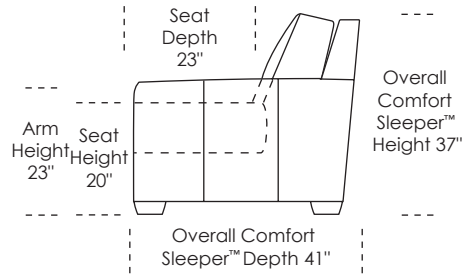

AMERICAN LEATHER® Comfort Sleeper™ Collection

Standard Comfort Sleeper™ Features:

- Luxurious sleeping with no springs, no bars and no sagging
- Room to stretch out with true 80 inches of bedroom-length sleeping surface
- Ultimate comfort on five inches of plush, high-density foam
- Peace of mind with spill, dirt and germ-resistant anti-microbial Crypton® Fabric mattress protection
- Full body support on the patented Tiffany 24/7™ platform sleep system
- Available in King, Queen Plus, Queen, Full, Twin and Cot bed sizes

Complete choice from over 200 leather, Ultrasuede® and Life Fabric™ options

Zero wall clearance

Under sofa dust covers keeps dust and dirt from ever touching the mattress

Space saving engineering means getting a bigger bed in a smaller room

All hardwood frames

Quick-ship delivery

Lifetime warranty on frame & suspension

Double-needle top stitching

Loose back & seat cushions

Stationary Products:

- Sofa
- Loveseat
- Chair
- Push arm recliner
- Ottoman
- Double-wide storage ottoman
- Ottoman casters available

Comfort Sleeper™ Options:

Wood legs available in Walnut, Espresso or Accorn finish

Extra firm mattress available

Exclusively available with a Tempur-Pedic® mattress

OWEN featuring the Tiffany 24/7™

Comfort Sleepers™ utilize the Tiffany 24/7™ Convertible mechanism, U.S. Patent #4737996 and #6904628

Note: arm height for this frame is measured at the highest point of the arm