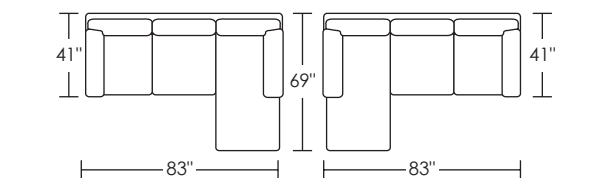

Note: arm height for this frame is measured at the highest point of the arm

QUEEN PLUS CHAISE/STORAGE OTTOMAN SIZE

AVAILABLE ONLY AS SHOWN WITH QUEEN PLUS SLEEPER AND REMOVABLE STORAGE OTTOMAN

V.10.09.09