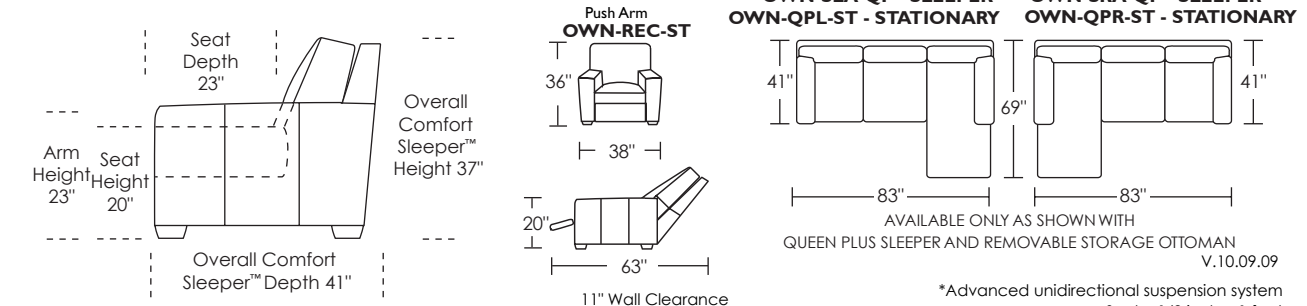

AMERICAN LEATHER® Comfort Sleeper™ Collection

Standard Comfort Sleeper™ Features:

- Luxurious sleeping with no springs, no bars and no sagging
- Room to stretch out with true 80 inches of bedroom-length sleeping surface
- Ultimate comfort on five inches of plush, high-density foam
- Peace of mind with spill, dirt and germ-resistant anti-microbial Crypton® Fabric mattress protection
- Full body support on the patented Tiffany 24/7™ platform sleep system
- Available in King, Queen Plus, Queen, Full, Twin and Cot bed sizes

Complete choice from over 200 leather, Ultrasuede® and Life Fabric™ options

Zero wall clearance

Under sofa dust covers keeps dust and dirt from ever touching the mattress

Space saving engineering means getting a bigger bed in a smaller room

All hardwood frames

Quick-ship delivery

Lifetime warranty on frame & suspension

Double-needle top stitching

Loose back & seat cushions

Stationary Products:

- Sofa
- Loveseat
- Chair
- Push arm recliner
- Ottoman
- Double-wide storage ottoman
- Ottoman casters available

Comfort Sleeper™ Options:

Wood legs available in Walnut, Espresso or Accorn finish

Extra firm mattress available

Exclusively available with a Tempur-Pedic® mattress

OWEN featuring the Tiffany 24/7™

Comfort Sleepers™ utilize the Tiffany 24/7™ Convertible mechanism, U.S. Patent #4737996 and #6904628

Note: arm height for this frame is measured at the highest point of the arm