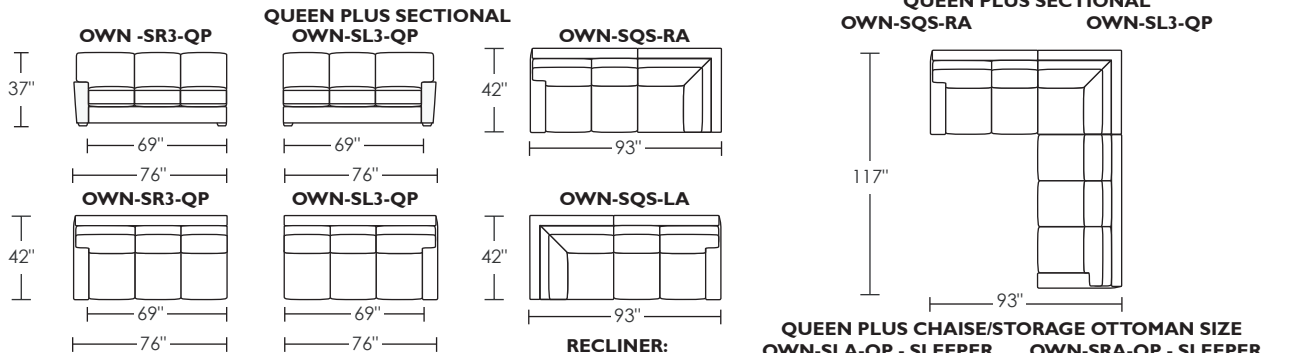

AMERICAN LEATHER® Comfort Sleeper™ Collection

Standard Comfort Sleeper™ Features:

- Luxurious sleeping with no springs, no bars and no sagging
- Room to stretch out with true 80 inches of bedroom-length sleeping surface
- Ultimate comfort on five inches of plush, high-density foam
- Peace of mind with spill, dirt and germ-resistant anti-microbial Crypton® Fabric mattress protection
- Full body support on the patented Tiffany 24/7™ platform sleep system
- Available in King, Queen Plus, Queen, Full, Twin and Cot bed sizes

Complete choice from over 200 leather, Ultrasuede® and Life Fabric™ options

Zero wall clearance

Under sofa dust covers keeps dust and dirt from ever touching the mattress

Space saving engineering means getting a bigger bed in a smaller room

All hardwood frames

Quick-ship delivery

Lifetime warranty on frame & suspension

Double-needle top stitching

Loose back & seat cushions

Stationary Products:

- Sofa
- Loveseat
- Chair
- Push arm recliner
- Ottoman
- Double-wide storage ottoman
- Ottoman casters available

Comfort Sleeper™ Options:

Wood legs available in Walnut, Espresso or Accorn finish

Extra firm mattress available

Exclusively available with a Tempur-Pedic® mattress

OWEN featuring the Tiffany 24/7™

Comfort Sleepers™ utilize the Tiffany 24/7™ Convertible mechanism, U.S. Patent #4737996 and #6904628

Note: arm height for this frame is measured at the highest point of the arm