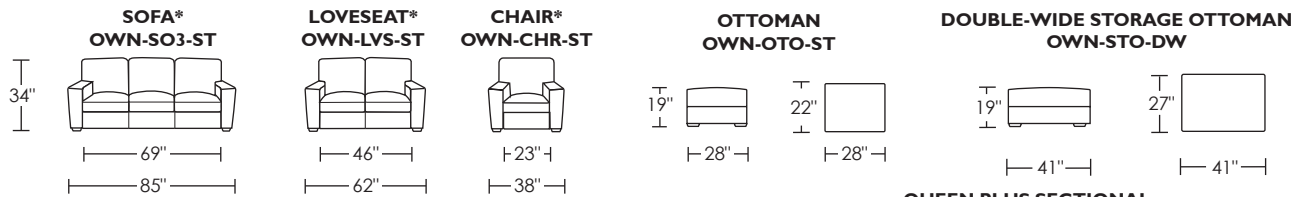

AMERICAN LEATHER® Comfort Sleeper™ Collection

Standard Comfort Sleeper™ Features:

- Luxurious sleeping with no springs, no bars and no sagging
- Room to stretch out with true 80 inches of bedroom-length sleeping surface
- Ultimate comfort on five inches of plush, high-density foam
- Peace of mind with spill, dirt and germ-resistant anti-microbial Crypton® Fabric mattress protection
- Full body support on the patented Tiffany 24/7™ platform sleep system
- Available in King, Queen Plus, Queen, Full, Twin and Cot bed sizes

Complete choice from over 200 leather, Ultrasuede® and Life Fabric™ options

Zero wall clearance

Under sofa dust covers keeps dust and dirt from ever touching the mattress

Space saving engineering means getting a bigger bed in a smaller room

All hardwood frames

Quick-ship delivery

Lifetime warranty on frame & suspension

Double-needle top stitching

Loose back & seat cushions

Stationary Products:

- Sofa
- Loveseat
- Chair
- Push arm recliner
- Ottoman
- Double-wide storage ottoman
- Ottoman casters available

Comfort Sleeper™ Options:

Wood legs available in Walnut, Espresso or Accorn finish

Extra firm mattress available

Exclusively available with a Tempur-Pedic® mattress

OWEN featuring the Tiffany 24/7™

Comfort Sleepers™ utilize the Tiffany 24/7™ Convertible mechanism, U.S. Patent #4737996 and #6904628

Note: arm height for this frame is measured at the highest point of the arm