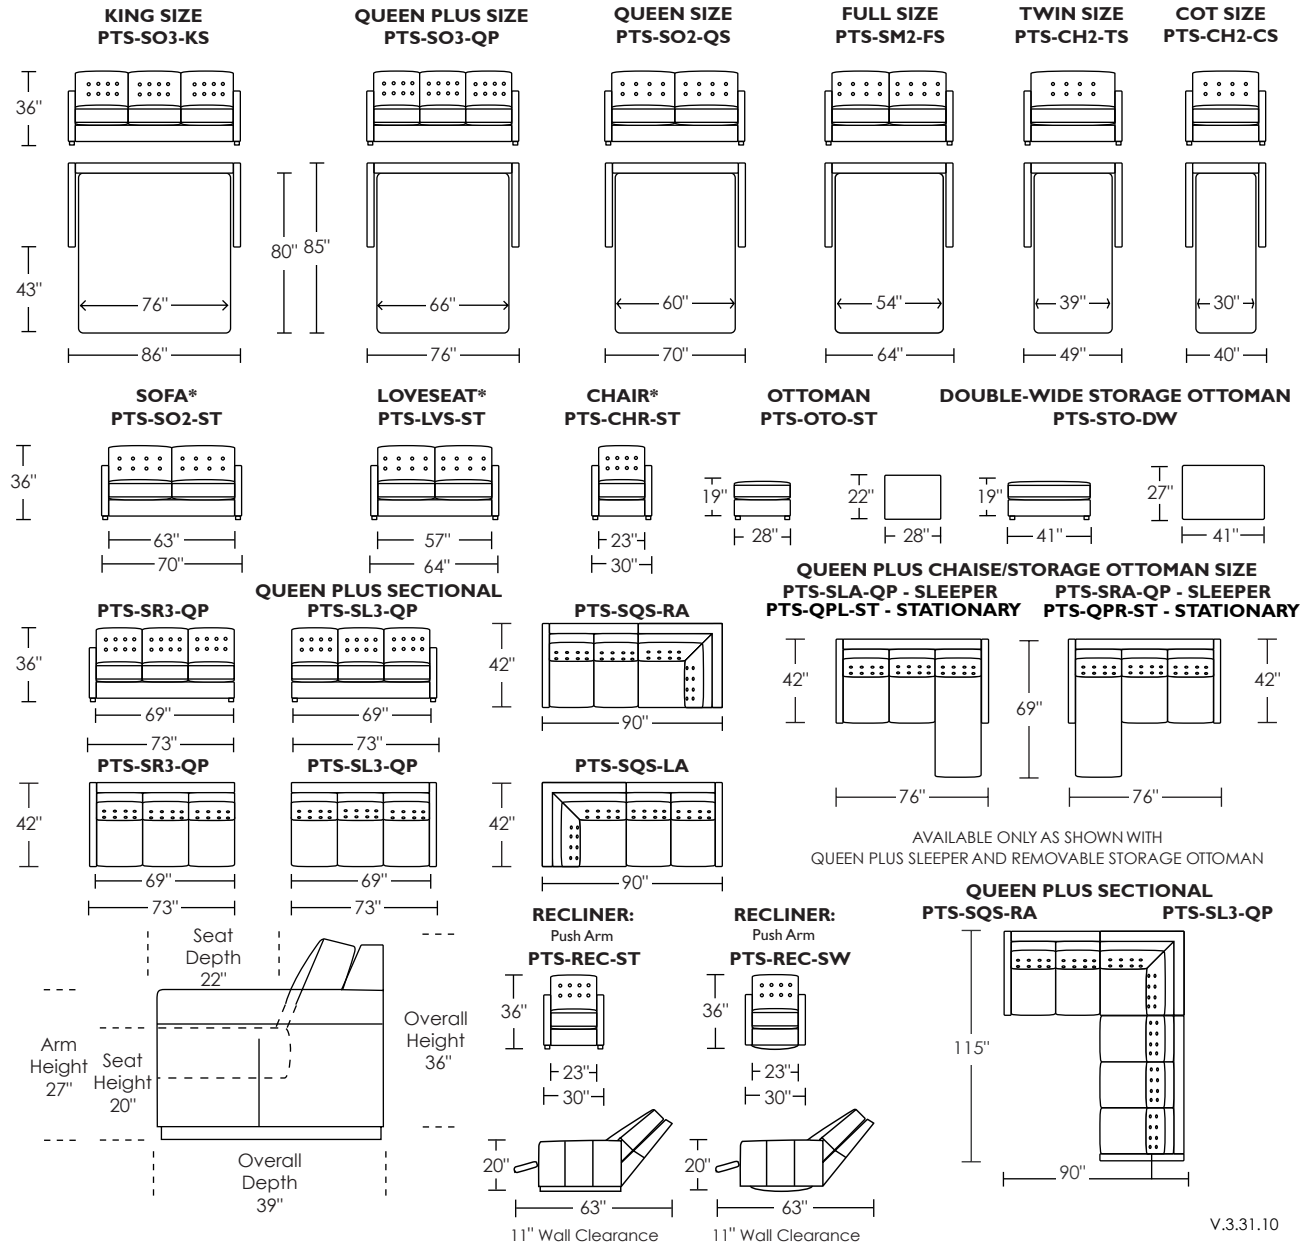

Standard Comfort Sleeper™ Features:

- Luxurious sleeping with no springs, no bars and no sagging
- Room to stretch out with true 80 inches of bedroom-length sleeping surface
- Ultimate comfort on five inches of plush, high-density foam
- Peace of mind with spill, dirt and germ-resistant anti-microbial Crypton® Fabric mattress protection
- Full body support on the patented Tiffany 24/7™ platform sleep system
- Available in King, Queen Plus, Queen, Full, Twin and Cot bed sizes
- Complete choice from over 200 leather, Ultrasuede® and Fabric™ options
- Zero wall clearance
- Under sofa dust covers keeps dust and dirt from ever touching the mattress
- Space saving engineering means getting a bigger bed in a smaller room
- Quick-ship delivery
- Lifetime warranty on frame & suspension
- Double-needle top stitching
- Loose back & seat cushions

Please use actual leather, fabric and Ultrasuede® swatches when specifying furniture as the colors shown may vary due to the printing process.

PATTERSON featuring the Tiffany 24/7™

V.3.31.10

*Advanced unidirectional suspension system
 Scale: 1/8 inch = 1 foot
 All dimensions are approximate and subject to change
 Specify components from the sitting position

Comfort Sleepers™ utilize the Tiffany 24/7™ Convertible mechanism, U.S. Patent #4737996 and #6904628
 Note: arm height for this frame is measured at the highest point of the arm