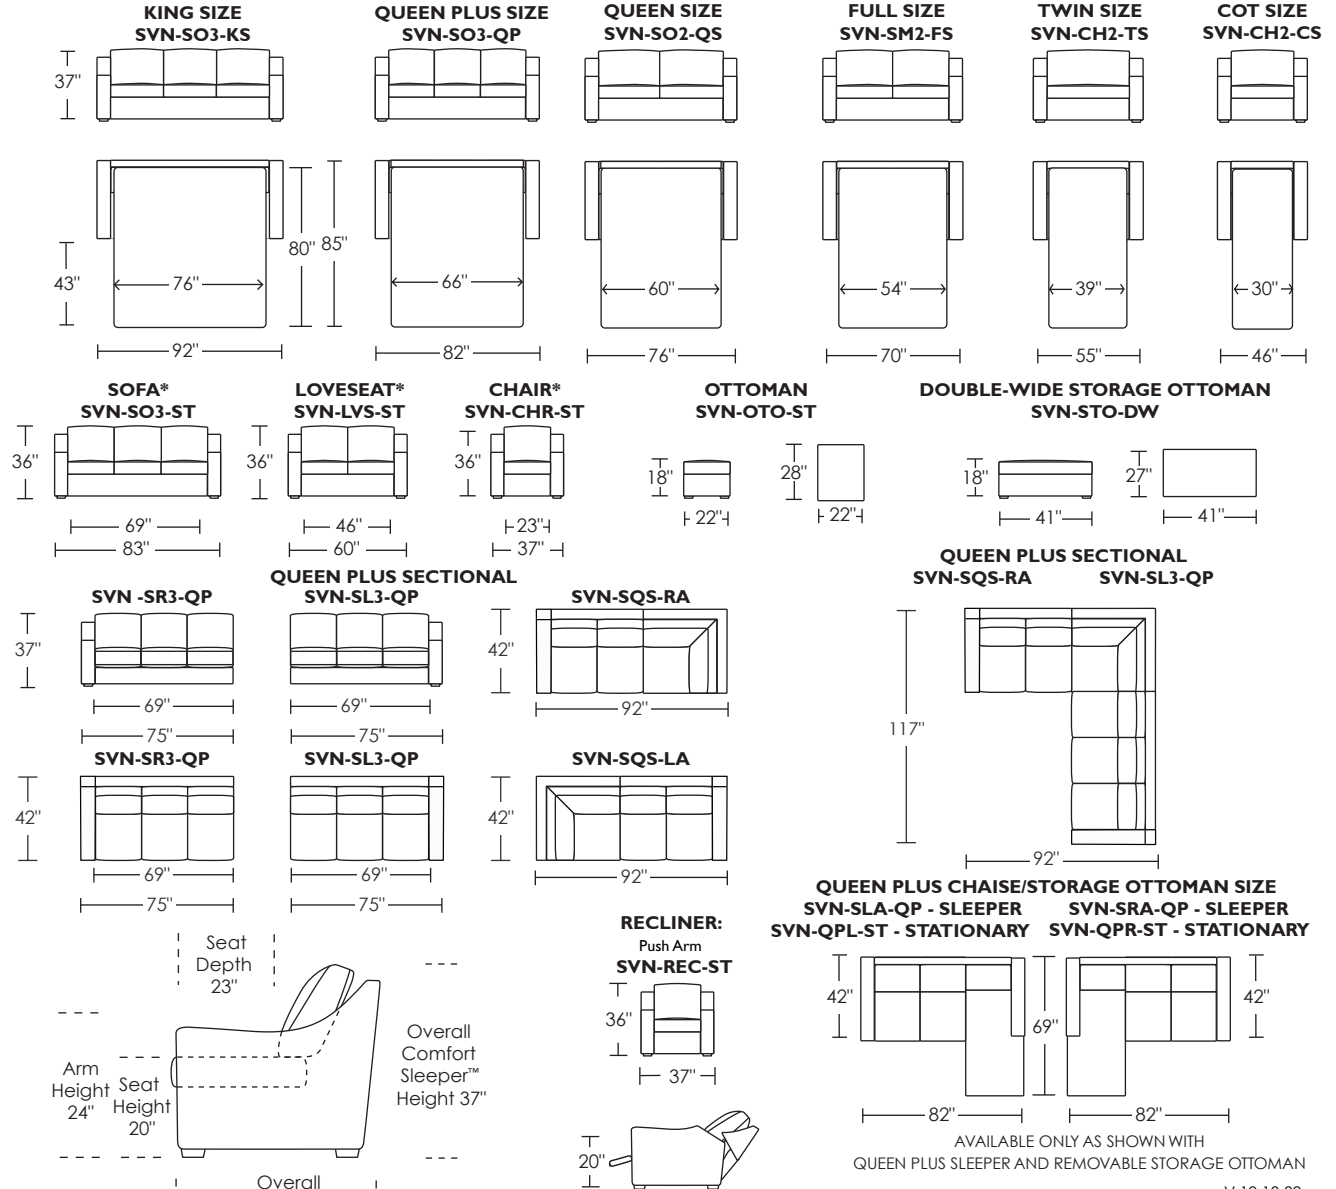

- Luxurious sleeping with no springs, no bars and no sagging
- Room to stretch out with true 80 inches of bedroom-length sleeping surface
- Ultimate comfort on five inches of plush, high-density foam
- Peace of mind with spill, dirt and germ-resistant anti-microbial Crypton® Fabric mattress protection
- Full body support on the patented Tiffany 24/7™ platform sleep system
- Available in King, Queen Plus, Queen, Full, Twin and Cot bed sizes
- Complete choice from over 200 leather, Ultrasuede® and Fabric™ options

- Zero wall clearance
- Under sofa dust covers keeps dust and dirt from ever touching the mattress
- Space saving engineering means getting a bigger bed in a smaller room
- All hardwood frames
- Quick-ship delivery
- Lifetime warranty on frame & suspension
- Single-needle top stitching
- Loose back & seat cushions

Stationary Products:

- Sofa
- Loveseat
- Chair
- Push arm recliner
- Ottoman
- Double-wide storage ottoman
- Ottoman casters available

Comfort Sleeper™ Options:

- Wood legs available in Walnut, Espresso or Accorn finish
- Extra firm mattress available
- Contrasting back & seat cushions available: if two grades selected, price at higher grade
- Exclusively available with a Tempur-Pedic® mattress

Please use actual leather, fabric and Ultrasuede® swatches when specifying furniture as the colors shown may vary due to the printing process.

SAVANNAH featuring the Tiffany 24/7™

Comfort Sleepers™ utilize the Tiffany 24/7™ Convertible mechanism, U.S. Patent #4737996 and #6904628
Note: arm height for this frame is measured at the highest point of the arm

QUEEN PLUS CHAISE/STORAGE OTTOMAN SIZE
SVN-SLA-QP - SLEEPER   **SVN-SRA-QP - SLEEPER**
SVN-QPL-ST - STATIONARY   **SVN-QPR-ST - STATIONARY**

AVAILABLE ONLY AS SHOWN WITH
QUEEN PLUS SLEEPER AND REMOVABLE STORAGE OTTOMAN

V.10.13.09

*Advanced unidirectional suspension system
Scale: 1/8 inch = 1 foot

All dimensions are approximate and subject to change
Specify components from the sitting position