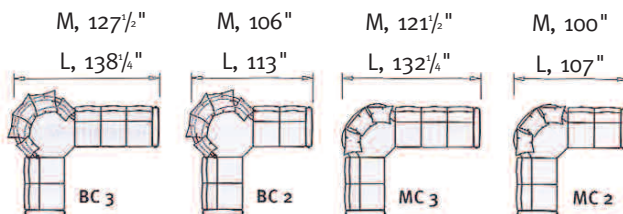

## Stressless® Paradise High-back

Size: Medium/Large

2-Seater, M, W: 64½" H: 40¼" - 44" D: 35"

2-Seater, L, W: 70¾" H: 40¼" - 44" D: 35"

Seat Height: 18"

Ottoman, M, W: 20¾" H: 17¼" D: 19¼"

Ottoman, L, W: 25¼" H: 17¼" D: 27¼"

## Stressless® Paradise Low-back

Size: Medium/Large

2-Seater, M, W: 64½" H: 33¾" D: 34½"

2-Seater, L, W: 70¾" H: 33¾" D: 34½"

Seat Height: 18"

Ottoman, M, W: 20¾" H: 17¼" D: 19¼"

Ottoman, L, W: 25¼" H: 17¼" D: 27¼"

Size: Medium/Large

3-Seater, W: 86¼" H: 40¼" - 44" D: 35"

3-Seater, L, W: 96" H: 40¼" - 44" D: 35"

Seat Height: 18"

Ottoman, M, W: 20¾" H: 17¼" D: 19¼"

Ottoman, L, W: 25¼" H: 17¼" D: 27¼"

Size: Medium/Large

3-Seater, M, W: 86¼" H: 33¾" D: 34½"

3-Seater, L, W: 96" H: 33¾" D: 34½"

Seat Height: 18"

Ottoman, M, W: 20¾" H: 17¼" D: 19¼"

Ottoman, L, W: 25¼" H: 17¼" D: 27¼"

Stressless Paradise  
M/L Sectionals

Arm, 10¾"