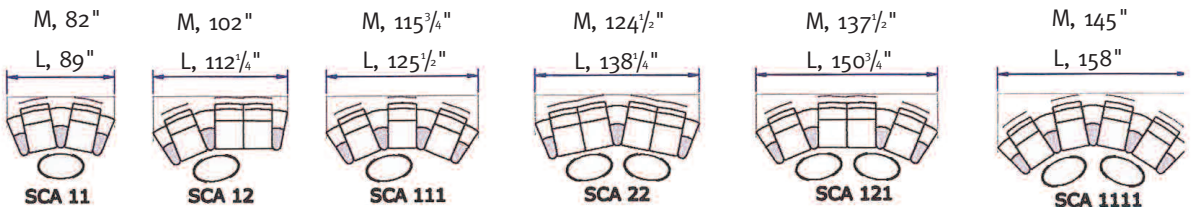

Ottoman, L, W: 20" H: 17¹/₄" D: 15³/₄"

Size: Medium/Large

2-Seater, M, W: 60" H:38³/₄"- 42¹/₄" D:32"

2-Seater, L, W: 67¹/₄" H:38³/₄"- 42¹/₄" D:32"

Seat Height: 17¹/₄"

Ottoman, M, W: 20" H: 17¹/₄" D: 15³/₄"

Ottoman, L, W: 20" H: 17¹/₄" D: 15³/₄"

Size: Medium/Large

2-Seater, M, W: 60" H:32³/₄" D:32"

2-Seater, L, W: 67¹/₄" H:32³/₄" D:32"

Seat Height: 17¹/₄"

Ottoman, M, W: 20" H: 17¹/₄" D: 15³/₄"

Ottoman, L, W: 20" H: 17¹/₄" D: 15³/₄"

Size: Medium/Large

3-Seater, M, W: 81¹/₂" H:32³/₄" D:32"

3-Seater, L, W: 92¹/₂" H:32³/₄" D:32"

Seat Height: 17¹/₄"

Ottoman, M, W: 20" H: 17¹/₄" D: 15³/₄"

Ottoman, L, W: 20" H: 17¹/₄" D: 15³/₄"

Stressless Space M/L with Sector

Stressless Space M/L with Sector/Sector Armrests

Stressless Space M/L Sectionals

Arm, M/L: 8¹/₄"