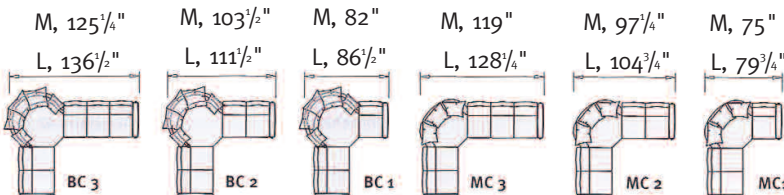

Ottoman, L, W: 20" H: 17¹/₄" D: 15³/₄"

Size: Medium/Large

3-Seater, M, W: 81¹/₂" H:38³/₄"- 42¹/₄" D:32"

3-Seater, L, W: 90¹/₂" H:38³/₄"- 42¹/₄" D:32"

Seat Height: 17¹/₄"

Ottoman, M, W: 20" H: 17¹/₄" D: 15³/₄"

Ottoman, L, W: 20" H: 17¹/₄" D: 15³/₄"

Size: Medium/Large

2-Seater, M, W: 60" H:32³/₄" D:32"

2-Seater, L, W: 67¹/₄" H:32³/₄" D:32"

Seat Height: 17¹/₄"

Ottoman, M, W: 20" H: 17¹/₄" D: 15³/₄"

Ottoman, L, W: 20" H: 17¹/₄" D: 15³/₄"

Size: Medium/Large

3-Seater, M, W: 81¹/₂" H:32³/₄" D:32"

3-Seater, L, W: 92¹/₂" H:32³/₄" D:32"

Seat Height: 17¹/₄"

Ottoman, M, W: 20" H: 17¹/₄" D: 15³/₄"

Ottoman, L, W: 20" H: 17¹/₄" D: 15³/₄"

Stressless Space M/L with Sector

Stressless Space M/L with Sector/Sector Armrests

Stressless Space M/L Sectionals

Arm, M/L: 8¹/₄"