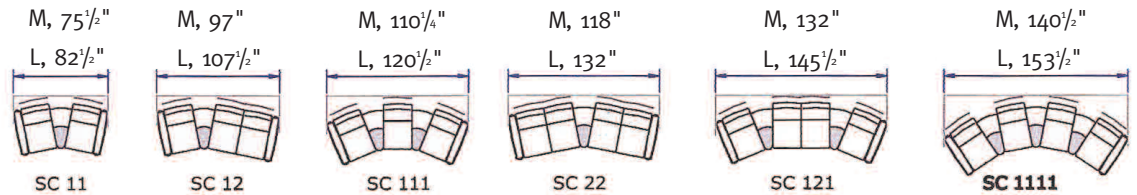

Ottoman, L, W: 20" H: 17¹/₄" D: 15³/₄"

Size: Medium/Large

3-Seater, M, W: 81¹/₂" H:38³/₄"- 42¹/₄" D:32"

3-Seater, L, W: 90¹/₂" H:38³/₄"- 42¹/₄" D:32"

Seat Height: 17¹/₄"

Ottoman, M, W: 20" H: 17¹/₄" D: 15³/₄"

Ottoman, L, W: 20" H: 17¹/₄" D: 15³/₄"

Size: Medium/Large

2-Seater, M, W: 60" H:32³/₄" D:32"

2-Seater, L, W: 67¹/₄" H:32³/₄" D:32"

Seat Height: 17¹/₄"

Ottoman, M, W: 20" H: 17¹/₄" D: 15³/₄"

Ottoman, L, W: 20" H: 17¹/₄" D: 15³/₄"

Size: Medium/Large

3-Seater, M, W: 81¹/₂" H:32³/₄" D:32"

3-Seater, L, W: 92¹/₂" H:32³/₄" D:32"

Seat Height: 17¹/₄"

Ottoman, M, W: 20" H: 17¹/₄" D: 15³/₄"

Ottoman, L, W: 20" H: 17¹/₄" D: 15³/₄"

Stressless Space M/L with Sector

Stressless Space M/L with Sector/Sector Armrests

Stressless Space M/L Sectionals

Arm, M/L: 8¹/₄"