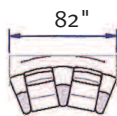

Stressless Wave with Sector/Sector Armrests

SCA 11