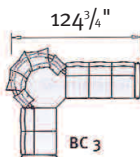

Stressless Wave Sectionals Arm, 7"

BC 3