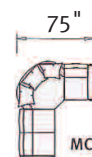

Size: Medium

2-Seater, W: 57¹/₂" H: 39³/₄" D: 32"

Seat Height: 17¹/₄"

Ottoman, M: W: 20" H: 17¹/₄" D: 15³/₄"

Ottoman, L: W: 20" H: 17¹/₄" D: 15³/₄"

Size: Medium

3-Seater, W: 79¹/₂" H: 39³/₄" D: 32"

Seat Height: 17¹/₄"

Ottoman, L: W: 20" H: 17¹/₄" D: 15³/₄"

Size: Medium

2-Seater, W: 57¹/₂" H: 33" D: 32"

Seat Height: 17¹/₄"

Ottoman, M: W: 20" H: 17¹/₄" D: 15³/₄"

Ottoman, L: W: 20" H: 17¹/₄" D: 15³/₄"

Size: Medium

3-Seater, W: 79¹/₄" H: 33" D: 32"

Seat Height: 17¹/₄"

Ottoman, M: W: 20" H: 17¹/₄" D: 15³/₄"

Ottoman, L: W: 20" H: 17¹/₄" D: 15³/₄"

Stressless Wave with Sector

SC 11

SC 12

SC 111

SC 22

SCA 1111

Stressless Wave Sectionals Arm, 7"

BC 3

BC 2

BC 1

MC 3

MC 2

MC 1