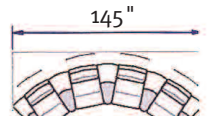

Size: Medium

2-Seater, W: 57¹/₂" H: 39³/₄" D: 32"

Seat Height: 17¹/₄"

Ottoman, M: W: 20" H: 17¹/₄" D: 15³/₄"

Ottoman, L: W: 20" H: 17¹/₄" D: 15³/₄"

Size: Medium

3-Seater, W: 79¹/₂" H: 39³/₄" D: 32"

Seat Height: 17¹/₄"

Ottoman, L: W: 20" H: 17¹/₄" D: 15³/₄"

Size: Medium

2-Seater, W: 57¹/₂" H: 33" D: 32"

Seat Height: 17¹/₄"

Ottoman, M: W: 20" H: 17¹/₄" D: 15³/₄"

Ottoman, L: W: 20" H: 17¹/₄" D: 15³/₄"

Size: Medium

3-Seater, W: 79¹/₄" H: 33" D: 32"

Seat Height: 17¹/₄"

Ottoman, M: W: 20" H: 17¹/₄" D: 15³/₄"

Ottoman, L: W: 20" H: 17¹/₄" D: 15³/₄"

Stressless Wave with Sector

SC 11

SC 12

SC 111

SC 22

SC 121

SC 1111

Stressless Wave with Sector/Sector Armrests

SCA 11

SCA 12

SCA 111

SCA 22

SCA 121