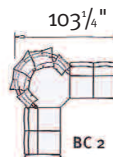

STRESSLESS® WAVE

THE INNOVATORS OF COMFORT™

Stressless® Wave High-back

Size: Medium

Chair, W: 35³/₄" H: 39³/₄" D: 32"

Seat Height: 17¹/₄"

Ottoman, M: W: 20" H: 17¹/₄" D: 15³/₄"

Ottoman, L: W: 20" H: 17¹/₄" D: 15³/₄"

Size: Medium

2-Seater, W: 57¹/₂" H: 39³/₄" D: 32"

Seat Height: 17¹/₄"

Ottoman, M: W: 20" H: 17¹/₄" D: 15³/₄"

Ottoman, L: W: 20" H: 17¹/₄" D: 15³/₄"

Size: Medium

3-Seater, W: 79¹/₂" H: 39³/₄" D: 32"

Seat Height: 17¹/₄"

Ottoman, M: W: 20" H: 17¹/₄" D: 15³/₄"

Ottoman, L: W: 20" H: 17¹/₄" D: 15³/₄"

Stressless® Wave Low-back

Size: Medium

Chair, W: 35³/₄" H: 33" D: 32"

Seat Height: 17¹/₄"

Ottoman, M: W: 20" H: 17¹/₄" D: 15³/₄"

Ottoman, L: W: 20" H: 17¹/₄" D: 15³/₄"

Size: Medium

2-Seater, W: 57¹/₂" H: 33" D: 32"

Seat Height: 17¹/₄"

Ottoman, M: W: 20" H: 17¹/₄" D: 15³/₄"

Ottoman, L: W: 20" H: 17¹/₄" D: 15³/₄"

Size: Medium

3-Seater, W: 79¹/₄" H: 33" D: 32"

Seat Height: 17¹/₄"

Ottoman, M: W: 20" H: 17¹/₄" D: 15³/₄"

Ottoman, L: W: 20" H: 17¹/₄" D: 15³/₄"

Stressless Wave with Sector

SC 11

SC 12

SC 111

SC 22

SC 121

SC 1111

Stressless Wave with Sector/Sector Armrests

SCA 11

SCA 12

SCA 111

SCA 22

SCA 121

SCA 1111

Stressless Wave Sectionals Arm, 7"

BC 3

BC 2

BC 1

MC 3

MC 2

MC 1