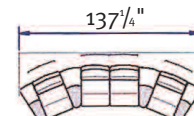

Size: Medium

2-Seater, W: 57¹/₂" H: 39³/₄" D: 32"

Seat Height: 17¹/₄"

Ottoman, M: W: 20" H: 17¹/₄" D: 15³/₄"

Ottoman, L: W: 20" H: 17¹/₄" D: 15³/₄"

Size: Medium

3-Seater, W: 79¹/₂" H: 39³/₄" D: 32"

Seat Height: 17¹/₄"

Ottoman, L: W: 20" H: 17¹/₄" D: 15³/₄"

Size: Medium

2-Seater, W: 57¹/₂" H: 33" D: 32"

Seat Height: 17¹/₄"

Ottoman, M: W: 20" H: 17¹/₄" D: 15³/₄"

Ottoman, L: W: 20" H: 17¹/₄" D: 15³/₄"

Size: Medium

3-Seater, W: 79¹/₄" H: 33" D: 32"

Seat Height: 17¹/₄"

Ottoman, M: W: 20" H: 17¹/₄" D: 15³/₄"

Ottoman, L: W: 20" H: 17¹/₄" D: 15³/₄"

Stressless Wave with Sector

SC 11

SC 12

SC 111

SC 22

SC 121

SC 1111

Stressless Wave with Sector/Sector Armrests

SCA 11

SCA 12

SCA 111

SCA 22

SCA 121