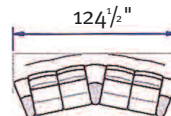

Size: Medium

2-Seater, W: 57¹/₂" H: 39³/₄" D: 32"

Seat Height: 17¹/₄"

Ottoman, M: W: 20" H: 17¹/₄" D: 15³/₄"

Ottoman, L: W: 20" H: 17¹/₄" D: 15³/₄"

Size: Medium

3-Seater, W: 79¹/₂" H: 39³/₄" D: 32"

Seat Height: 17¹/₄"

Ottoman, L: W: 20" H: 17¹/₄" D: 15³/₄"

Size: Medium

2-Seater, W: 57¹/₂" H: 33" D: 32"

Seat Height: 17¹/₄"

Ottoman, M: W: 20" H: 17¹/₄" D: 15³/₄"

Ottoman, L: W: 20" H: 17¹/₄" D: 15³/₄"

Size: Medium

3-Seater, W: 79¹/₄" H: 33" D: 32"

Seat Height: 17¹/₄"

Ottoman, M: W: 20" H: 17¹/₄" D: 15³/₄"

Ottoman, L: W: 20" H: 17¹/₄" D: 15³/₄"

Stressless Wave with Sector

SC 11

SC 12

SC 111

SC 22

SC 121

SC 1111

Stressless Wave with Sector/Sector Armrests

SCA 11

SCA 12

SCA 111

SCA 22

SCA 121