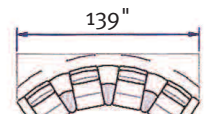

STRESSLESS® WAVE

THE INNOVATORS OF COMFORT™

Stressless® Wave High-back

Size: Medium

Chair, W: 35³/₄" H: 39³/₄" D: 32"

Seat Height: 17¹/₄"

Ottoman, M: W: 20" H: 17¹/₄" D: 15³/₄"

Ottoman, L: W: 20" H: 17¹/₄" D: 15³/₄"

Size: Medium

2-Seater, W: 57¹/₂" H: 39³/₄" D: 32"

Seat Height: 17¹/₄"

Ottoman, M: W: 20" H: 17¹/₄" D: 15³/₄"

Ottoman, L: W: 20" H: 17¹/₄" D: 15³/₄"

Size: Medium

3-Seater, W: 79¹/₂" H: 39³/₄" D: 32"

Seat Height: 17¹/₄"

Ottoman, M: W: 20" H: 17¹/₄" D: 15³/₄"

Ottoman, L: W: 20" H: 17¹/₄" D: 15³/₄"

Stressless® Wave Low-back

Size: Medium

Chair, W: 35³/₄" H: 33" D: 32"

Seat Height: 17¹/₄"

Ottoman, M: W: 20" H: 17¹/₄" D: 15³/₄"

Ottoman, L: W: 20" H: 17¹/₄" D: 15³/₄"

Size: Medium

2-Seater, W: 57¹/₂" H: 33" D: 32"

Seat Height: 17¹/₄"

Ottoman, M: W: 20" H: 17¹/₄" D: 15³/₄"

Ottoman, L: W: 20" H: 17¹/₄" D: 15³/₄"

Size: Medium

3-Seater, W: 79¹/₄" H: 33" D: 32"

Seat Height: 17¹/₄"

Ottoman, M: W: 20" H: 17¹/₄" D: 15³/₄"

Ottoman, L: W: 20" H: 17¹/₄" D: 15³/₄"

Stressless Wave with Sector

SC 11

SC 12

SC 111

SC 22

SC 121

SC 1111

Stressless Wave with Sector/Sector Armrests

SCA 11

SCA 12

SCA 111

SCA 22

SCA 121

SCA 1111

Stressless Wave Sectionals Arm, 7"

BC 3

BC 2

BC 1

MC 3

MC 2

MC 1