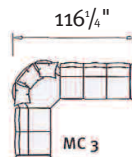

Size: Medium

2-Seater, W: 57¹/₂" H: 39³/₄" D: 32"

Seat Height: 17¹/₄"

Ottoman, M: W: 20" H: 17¹/₄" D: 15³/₄"

Ottoman, L: W: 20" H: 17¹/₄" D: 15³/₄"

Size: Medium

3-Seater, W: 79¹/₂" H: 39³/₄" D: 32"

Seat Height: 17¹/₄"

Ottoman, L: W: 20" H: 17¹/₄" D: 15³/₄"

Size: Medium

2-Seater, W: 57¹/₂" H: 33" D: 32"

Seat Height: 17¹/₄"

Ottoman, M: W: 20" H: 17¹/₄" D: 15³/₄"

Ottoman, L: W: 20" H: 17¹/₄" D: 15³/₄"

Size: Medium

3-Seater, W: 79¹/₄" H: 33" D: 32"

Seat Height: 17¹/₄"

Ottoman, M: W: 20" H: 17¹/₄" D: 15³/₄"

Ottoman, L: W: 20" H: 17¹/₄" D: 15³/₄"

Stressless Wave with Sector

SC 11

SC 12

SC 111

SC 22

SCA 1111

Stressless Wave Sectionals Arm, 7"

BC 3

BC 2

BC 1

MC 3

MC 2

MC 1