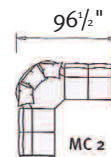

Size: Medium

2-Seater, W: 57¹/₂" H: 39³/₄" D: 32"

Seat Height: 17¹/₄"

Ottoman, M: W: 20" H: 17¹/₄" D: 15³/₄"

Ottoman, L: W: 20" H: 17¹/₄" D: 15³/₄"

Size: Medium

3-Seater, W: 79¹/₂" H: 39³/₄" D: 32"

Seat Height: 17¹/₄"

Ottoman, L: W: 20" H: 17¹/₄" D: 15³/₄"

Size: Medium

2-Seater, W: 57¹/₂" H: 33" D: 32"

Seat Height: 17¹/₄"

Ottoman, M: W: 20" H: 17¹/₄" D: 15³/₄"

Ottoman, L: W: 20" H: 17¹/₄" D: 15³/₄"

Size: Medium

3-Seater, W: 79¹/₄" H: 33" D: 32"

Seat Height: 17¹/₄"

Ottoman, M: W: 20" H: 17¹/₄" D: 15³/₄"

Ottoman, L: W: 20" H: 17¹/₄" D: 15³/₄"

Stressless Wave with Sector

SC 11

SC 12

SC 111

SC 22

SCA 1111

Stressless Wave Sectionals Arm, 7"

BC 3

BC 2

BC 1

MC 3

MC 2

MC 1