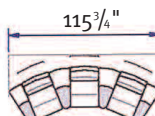

Size: Medium

2-Seater, W: 57¹/₂" H: 39³/₄" D: 32"

Seat Height: 17¹/₄"

Ottoman, M: W: 20" H: 17¹/₄" D: 15³/₄"

Ottoman, L: W: 20" H: 17¹/₄" D: 15³/₄"

Size: Medium

3-Seater, W: 79¹/₂" H: 39³/₄" D: 32"

Seat Height: 17¹/₄"

Ottoman, L: W: 20" H: 17¹/₄" D: 15³/₄"

Size: Medium

2-Seater, W: 57¹/₂" H: 33" D: 32"

Seat Height: 17¹/₄"

Ottoman, M: W: 20" H: 17¹/₄" D: 15³/₄"

Ottoman, L: W: 20" H: 17¹/₄" D: 15³/₄"

Size: Medium

3-Seater, W: 79¹/₄" H: 33" D: 32"

Seat Height: 17¹/₄"

Ottoman, M: W: 20" H: 17¹/₄" D: 15³/₄"

Ottoman, L: W: 20" H: 17¹/₄" D: 15³/₄"

Stressless Wave with Sector

SC 11

SC 12

SC 111

SC 22

SC 121

SC 1111

Stressless Wave with Sector/Sector Armrests

SCA 11

SCA 12

SCA 111

SCA 22

SCA 121