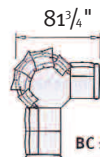

Size: Medium

2-Seater, W: 57¹/₂" H: 39³/₄" D: 32"

Seat Height: 17¹/₄"

Ottoman, M: W: 20" H: 17¹/₄" D: 15³/₄"

Ottoman, L: W: 20" H: 17¹/₄" D: 15³/₄"

Size: Medium

3-Seater, W: 79¹/₂" H: 39³/₄" D: 32"

Seat Height: 17¹/₄"

Ottoman, L: W: 20" H: 17¹/₄" D: 15³/₄"

Size: Medium

2-Seater, W: 57¹/₂" H: 33" D: 32"

Seat Height: 17¹/₄"

Ottoman, M: W: 20" H: 17¹/₄" D: 15³/₄"

Ottoman, L: W: 20" H: 17¹/₄" D: 15³/₄"

Size: Medium

3-Seater, W: 79¹/₄" H: 33" D: 32"

Seat Height: 17¹/₄"

Ottoman, M: W: 20" H: 17¹/₄" D: 15³/₄"

Ottoman, L: W: 20" H: 17¹/₄" D: 15³/₄"

Stressless Wave with Sector

SC 11

SC 12

SC 111

SC 22

SCA 1111

Stressless Wave Sectionals Arm, 7"

BC 3

BC 2

BC 1

MC 3

MC 2

MC 1