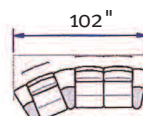

Size: Medium

2-Seater, W: 57¹/₂" H: 39³/₄" D: 32"

Seat Height: 17¹/₄"

Ottoman, M: W: 20" H: 17¹/₄" D: 15³/₄"

Ottoman, L: W: 20" H: 17¹/₄" D: 15³/₄"

Size: Medium

3-Seater, W: 79¹/₂" H: 39³/₄" D: 32"

Seat Height: 17¹/₄"

Ottoman, L: W: 20" H: 17¹/₄" D: 15³/₄"

Size: Medium

2-Seater, W: 57¹/₂" H: 33" D: 32"

Seat Height: 17¹/₄"

Ottoman, M: W: 20" H: 17¹/₄" D: 15³/₄"

Ottoman, L: W: 20" H: 17¹/₄" D: 15³/₄"

Size: Medium

3-Seater, W: 79¹/₄" H: 33" D: 32"

Seat Height: 17¹/₄"

Ottoman, M: W: 20" H: 17¹/₄" D: 15³/₄"

Ottoman, L: W: 20" H: 17¹/₄" D: 15³/₄"

Stressless Wave with Sector

SC 11

SC 12

SC 111

SC 22

SC 121

SC 1111

Stressless Wave with Sector/Sector Armrests

SCA 11

SCA 12

SCA 111

SCA 22

SCA 121